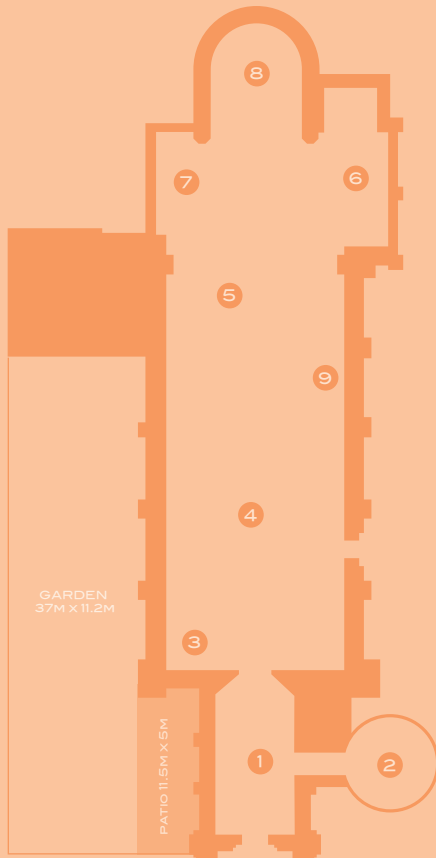

HERITAGE PORTFOLIO
AT MANSFIELD TRAQUAIR
15 Mansfield Place, Edinburgh EH3 6BB
T: 0131 474 6195
enquiries@mansfieldtraquair.co.uk
www.mansfieldtraquair.co.uk

- | | |
|----------------|----------------|
| 1 NARTHEX | 6 SOUTH CHAPEL |
| 2 BAPTISTERY | 7 NORTH AISLE |
| 3 WEST WALL | 8 BALDACCHINO |
| 4 NAVE | 9 ORGAN CASE |
| 5 CHANCEL ARCH | |

DIMENSIONS

Baldacchino	6.1m (w) x 9.3m (l)
North Aisle	2.7m (w) x 9.4m (l)
South Chapel	5.3m (w) x 8.7m (l)
Nave	13.7m (w) x 26.5m (l)
Doorway Width	2.1m (w)
Entrance Hall (Narthex)	6.1m (w) x 11.3m (l)