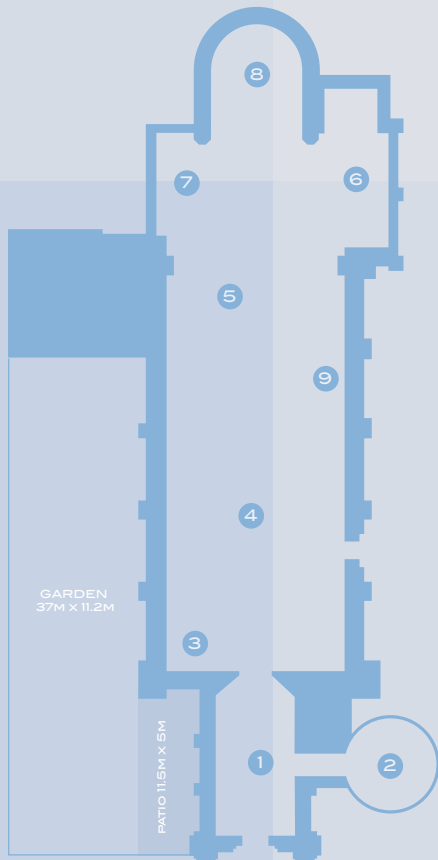

HERITAGE PORTFOLIO
AT MANSFIELD TRAQUAIR

15 Mansfield Place, Edinburgh EH3 6BB
T: 0131 474 6195
enquiries@mansfieldtraquair.co.uk
www.mansfieldtraquair.co.uk

GARDEN
37M X 11.2M

PATIO 11.5M X 5M

- | | |
|----------------|----------------|
| 1 NARTHEX | 6 SOUTH CHAPEL |
| 2 BAPTISTRY | 7 NORTH AISLE |
| 3 WEST WALL | 8 BALDACCHINO |
| 4 NAVE | 9 ORGAN CASE |
| 5 CHANCEL ARCH | |

DIMENSIONS

Baldacchino	6.1m (w) x 9.3m (l)
North Aisle	2.7m (w) x 9.4m (l)
South Chapel	5.3m (w) x 8.7m (l)
Nave	13.7m (w) x 26.5m (l)
Doorway Width	2.1m (w)
Entrance Hall (Narthex)	6.1m (w) x 11.3m (l)